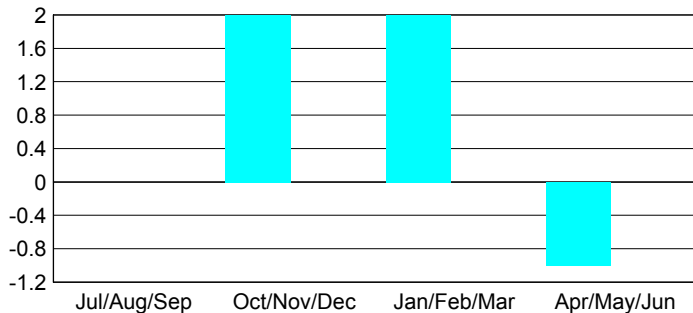

MEMBERSHIP

Month	Net Memb Goal	Actual New Memb	Actual Dropped Memb	Gain/Loss of Memb
2012-2013				
Jul/Aug/Sep	0	18	33	-15
Oct/Nov/Dec	0	64	50	14
Jan/Feb/Mar	0	77	36	41
Apr/May/June	0	30	50	-20
Totals	0	189	169	20

Club Results 2012-2013

Goal, New, Dropped, Gain/Loss

Membership Results 2012-2013

Goal, New, Dropped, Gain/Loss

YTD Status Quo Clubs 2012-2013

Status Quo Clubs Compared to Status Quo Members

Gender Comparison 2012-2013

Club Gain/Loss 2012-2013

Membership Gain/Loss 2012-2013