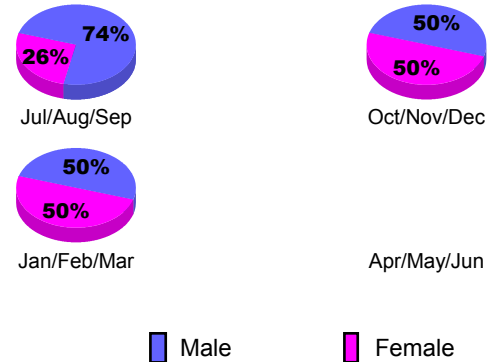

Club Results 2012-2013

Goal, New, Dropped, Gain/Loss

Membership Results 2012-2013

Goal, New, Dropped, Gain/Loss

YTD Status Quo Clubs 2012-2013

Status Quo Clubs Compared to Status Quo Members

Gender Comparison 2012-2013