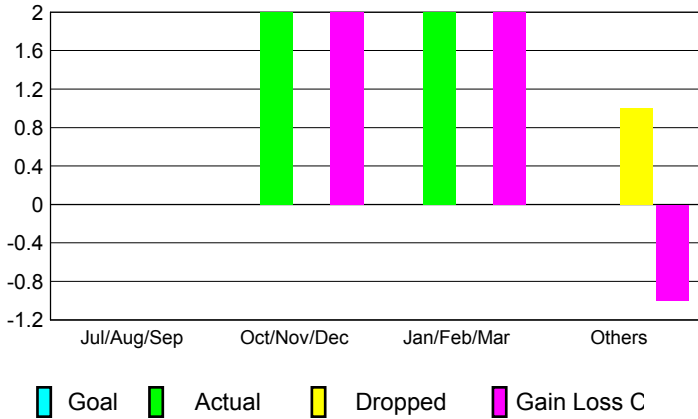

GMT: **MICHAEL BUTLER**

Location: **TEXAS**

GMT CA: **1**

CLUBS

Month	New Club Goal	Actual New Clubs	Actual Dropped Clubs	Gain/Loss of Clubs
2012-2013				
Jul/Aug/Sep	0	0	0	0
Oct/Nov/Dec	0	2	0	2
Jan/Feb/Mar	0	2	0	2
Apr/May/June	0	0	1	-1
Totals	0	4	1	3

MEMBERSHIP

Month	Net Memb Goal	Actual New Memb	Actual Dropped Memb	Gain/Loss of Memb
2012-2013				
Jul/Aug/Sep	0	18	33	-15
Oct/Nov/Dec	0	64	50	14
Jan/Feb/Mar	0	77	36	41
Apr/May/June	0	30	50	-20
Totals	0	189	169	20

Club Results 2012-2013

Goal, New, Dropped, Gain/Loss

Membership Results 2012-2013

Goal, New, Dropped, Gain/Loss

YTD Status Quo Clubs 2012-2013

Status Quo Clubs Compared to Status Quo Members

Gender Comparison 2012-2013