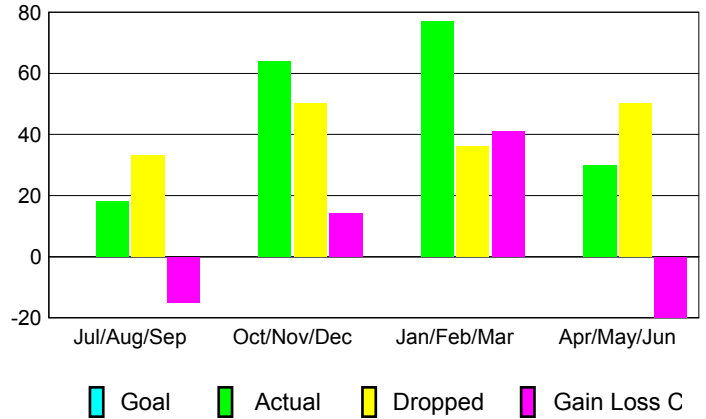

GMT: **MICHAEL BUTLER**

Location: **TEXAS**

GMT CA: **1**

CLUBS

Month	New Club Goal	Actual New Clubs	Actual Dropped Clubs	Gain/Loss of Clubs
2012-2013				
Jul/Aug/Sep	0	0	0	0
Oct/Nov/Dec	0	2	0	2
Jan/Feb/Mar	0	2	0	2
Apr/May/June	0	0	1	-1
Totals	0	4	1	3

MEMBERSHIP

Month	Net Memb Goal	Actual New Memb	Actual Dropped Memb	Gain/Loss of Memb
2012-2013				
Jul/Aug/Sep	0	18	33	-15
Oct/Nov/Dec	0	64	50	14
Jan/Feb/Mar	0	77	36	41
Apr/May/June	0	30	50	-20
Totals	0	189	169	20

Club Results 2012-2013

Goal, New, Dropped, Gain/Loss

Membership Results 2012-2013

Goal, New, Dropped, Gain/Loss

YTD Status Quo Clubs 2012-2013

Status Quo Clubs Compared to Status Quo Members

Gender Comparison 2012-2013